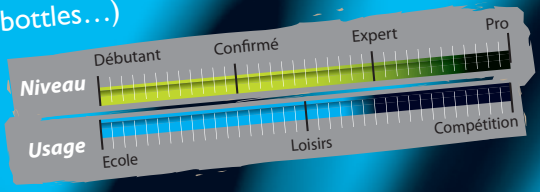

the pearl RAIDS AND ADVENTURES ON AN 18 foot BOAT

Intense sensations, while safeguarding the origins, a unique source of inspiration... The Pearl was imagined and conceived to offer immense pleasure to all, a unique opportunity to share the authentic emotions of raids and adventures on an 18 footer among friends.

The Hobie Cat Pearl equipment was designed to be practical, comfortable and accessible, with pivoting centreboards, a simplified rigging and the adoption of a gennaker furler system.

The ultimate finishing detail, the top of your hulls, entirely covered with a anti-skid material in the colours of your catamaran. This contributes to your comfort and your safety. The Pearl is equipped with two bulky storage areas which allow you to embark all that you need for a raid (sleeping bags, water bottles...)