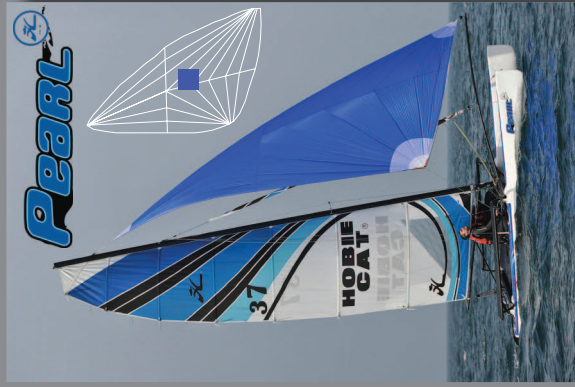

Polyester

Lifou / White
option foc bleu / blanc